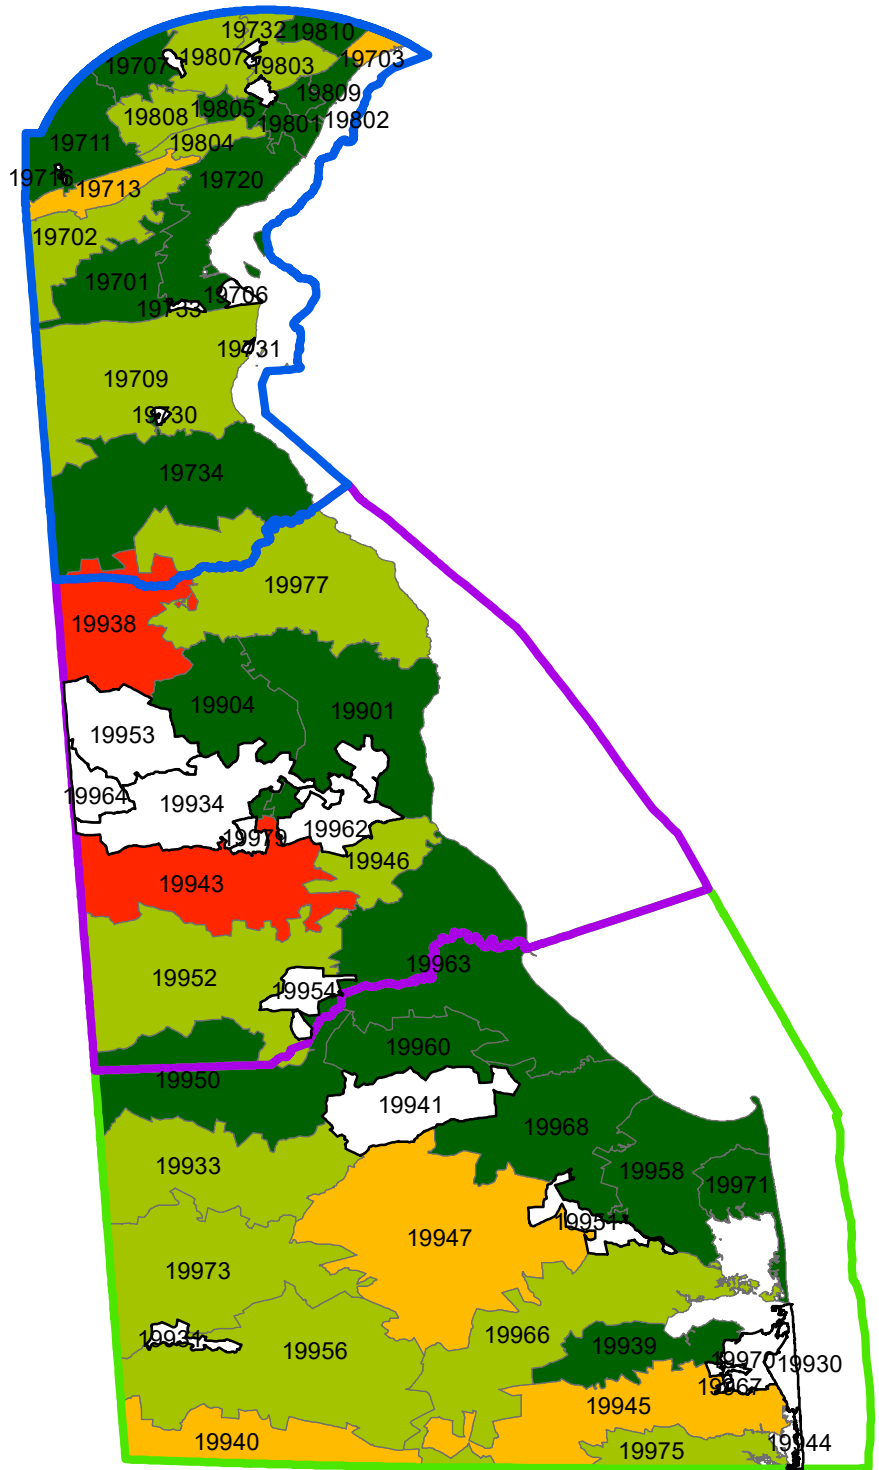

Reported Past Month Cigarette Use in 2016 Among 8th and 11th Grade Public School Students

Legend

 Too Few to Estimate

Rate of Cigarette Use

 Less than 2.99%

 3-5.99%

 6-8.99%

 9-12%

County

 Newcastle

 Kent

 Sussex

0 10 20 40 Miles