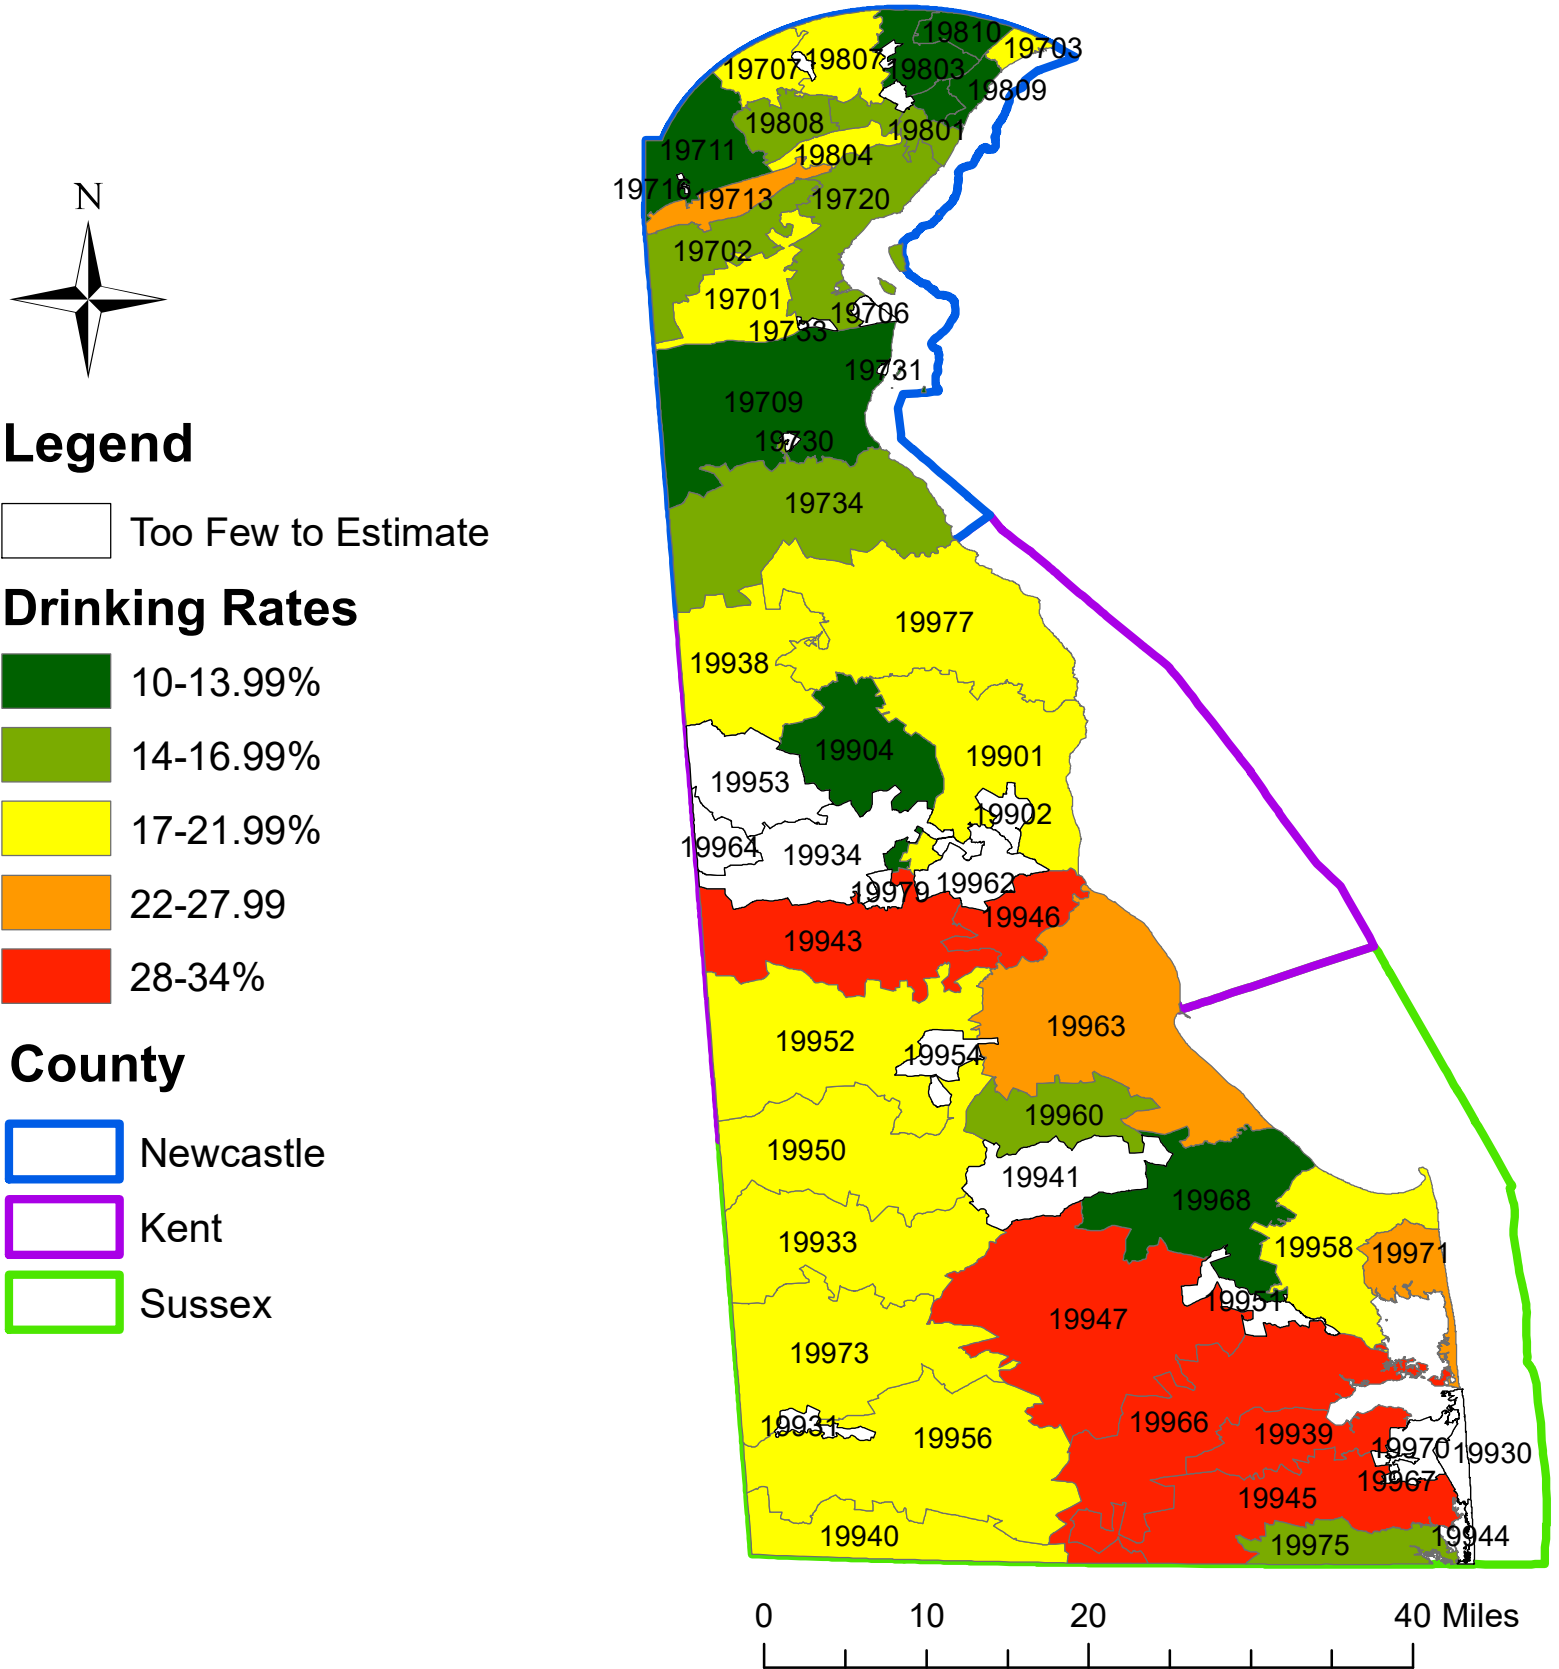

Reported Past Month Alcohol Use in 2016 Among 8th and 11th Grade Public School Students

Data Source:
2016 Delaware School Survey, Center for Drug and Health Studies, University of Delaware
www.cdhs.udel.edu/seow